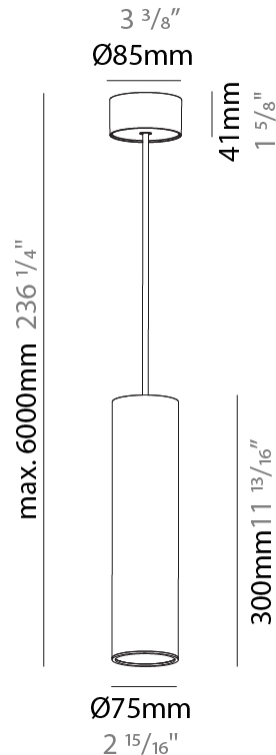

GENERAL

Series: Hangover
Subseries: Hangover Monopoint Surface Canopy
Brand: Prolicht
Division: Architectural
Mounting Type: Suspension
Mounting Location: Ceiling
Subcategory: Pendant

PHYSICAL

Shape: Cylinder
Diameter (mm): 75
Diameter (in): 2 ¹⁵/₁₆
Height (mm): 300
Height (in): 11 ¹³/₁₆
Max. Overall Height (mm): 2300
Max. Overall Height (in): 90 ⁹/₁₆
Light Distribution: Direct / Indirect
Diffuser: Shine Ring 0-6
Fixture Finish: SSR / BKV / CWI / CRY / HAB / UFT / ITA / RUA / FTG / MYG / LOD / PUS / FRO / FUP / KIA / POP / BLS / SPG / MEY / GOH / GUM / CHC / COM / ABZ / JAG / OBR / MOS / ROR
Fixture Material: Aluminum
Cable Details: 2000mm / 6000mm Cable in White / Black / Orange / Red

ELECTRICAL

Lamp Type: LED (Zhaga Standard)
Input Wattage (W): 20.8
Total Output Wattage (W): 19
Dimming: Tri-Mode (Non-Dimming and Phase Dimming (120Vac only) and 0-10V Dimming)
Driver Included: Yes
Driver Location: External
Driver Type: Constant Current - Universal
Driver Class: Class 2
Housing: ENCP3
Input Voltage (V): 120 - 277
Constant Current (MA): 500

LED

Number of LEDs: 2
Color Temperature (°K): 2700 / 3000 / 4000
Max. Delivered Lumen (lm): 1821
CRI: >90 CRI
Efficiency (%): 86
Lamp Life (hrs): 50000

OPTICAL

Reflector°: 18 / 36 / 52

RATINGS AND CERTIFICATIONS

Certified By: Certified for North American Standards
IP rating: IP20